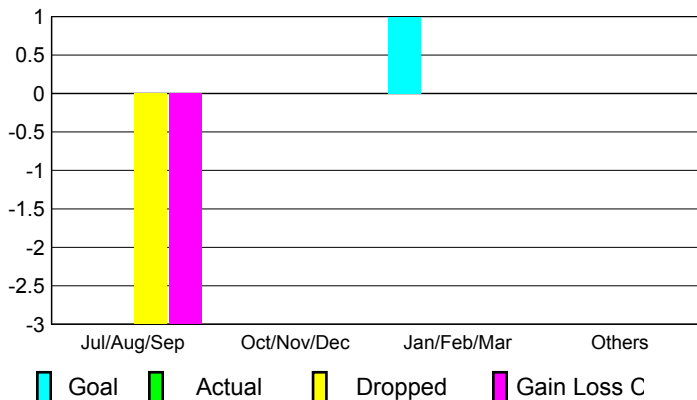

2009-2010 GMT Quarterly Report for District (or Undistricted) **District 333 D**

GMT: **Shinobu Goto**

Location: **JAPAN**

GMT CA: **5**

CLUBS

Club Results
2009-2010

Clubs
2008-2009

Month	New Club Goal	Actual New Clubs	Actual Dropped Clubs	Gain/Loss of Clubs	Gain/Loss of Clubs
Jul/Aug/Sep	0	0	-3	-3	0
Oct/Nov/Dec	0	0	0	0	1
Jan/Feb/Mar	1	0	0	0	0
Apr/May/June	0	0	0	0	1
Totals	1	0	-3	-3	2

Club Results 2009-2010

Goal, New, Dropped, Gain/Loss

Comparison of Club Gain/Loss

Current Year Compared to the Previous Year

YTD Status Quo Clubs 2009-2010

Status Quo Clubs Compared to Status Quo Members

MEMBERSHIP