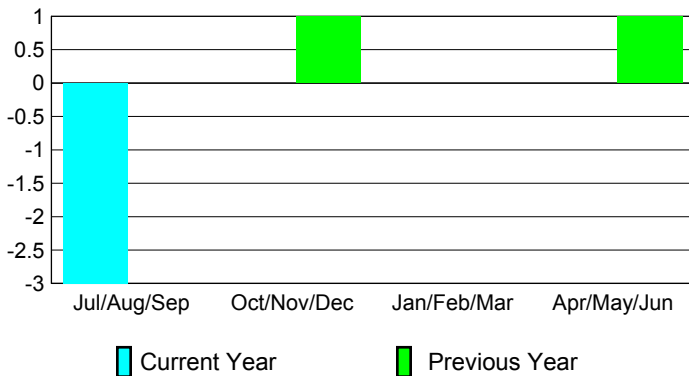

2009-2010 GMT Quarterly Report for District (or Undistricted) **District 333 D**

GMT: **Shinobu Goto**

Location: **JAPAN**

GMT CA: **5**

CLUBS

Club Results
2009-2010

Clubs
2008-2009

Month	New Club Goal	Actual New Clubs	Actual Dropped Clubs	Gain/Loss of Clubs	Gain/Loss of Clubs
Jul/Aug/Sep	0	0	-3	-3	0
Oct/Nov/Dec	0	0	0	0	1
Jan/Feb/Mar	1	0	0	0	0
Apr/May/June	0	0	0	0	1
Totals	1	0	-3	-3	2

Club Results 2009-2010

Goal, New, Dropped, Gain/Loss

Comparison of Club Gain/Loss

Current Year Compared to the Previous Year

YTD Status Quo Clubs 2009-2010

Status Quo Clubs Compared to Status Quo Members

MEMBERSHIP