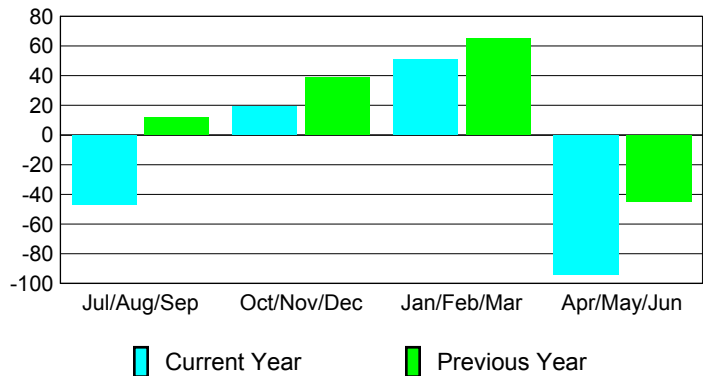

Membership Results
2009-2010

Membership
2008-2009

Month	Net Memb Goal	Actual New Memb	Actual Dropped Memb	Gain/Loss of Memb	Gain/Loss of Memb
Jul/Aug/Sep	100	45	-92	-47	12
Oct/Nov/Dec	50	59	-40	19	39
Jan/Feb/Mar	130	98	-47	51	65
Apr/May/June	-80	17	-111	-94	-45
Totals	200	219	-290	-71	71

Membership Results 2009-2010

Goal, New, Dropped, Gain/Loss

Comparison of Membership Gain/Loss

Current Year Compared to the Previous Year

Gender Comparison 2009-2010

Jul/Aug/Sep

Oct/Nov/Dec

Jan/Feb/Mar

Apr/May/June

Male

Female