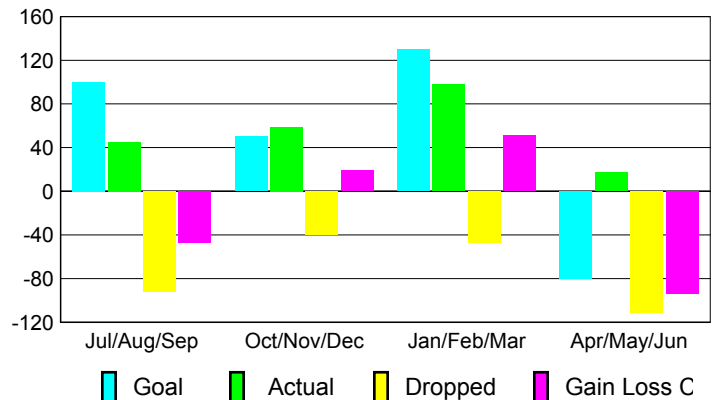

Membership Results 2009-2010

Goal, New, Dropped, Gain/Loss

Comparison of Membership Gain/Loss

Current Year Compared to the Previous Year